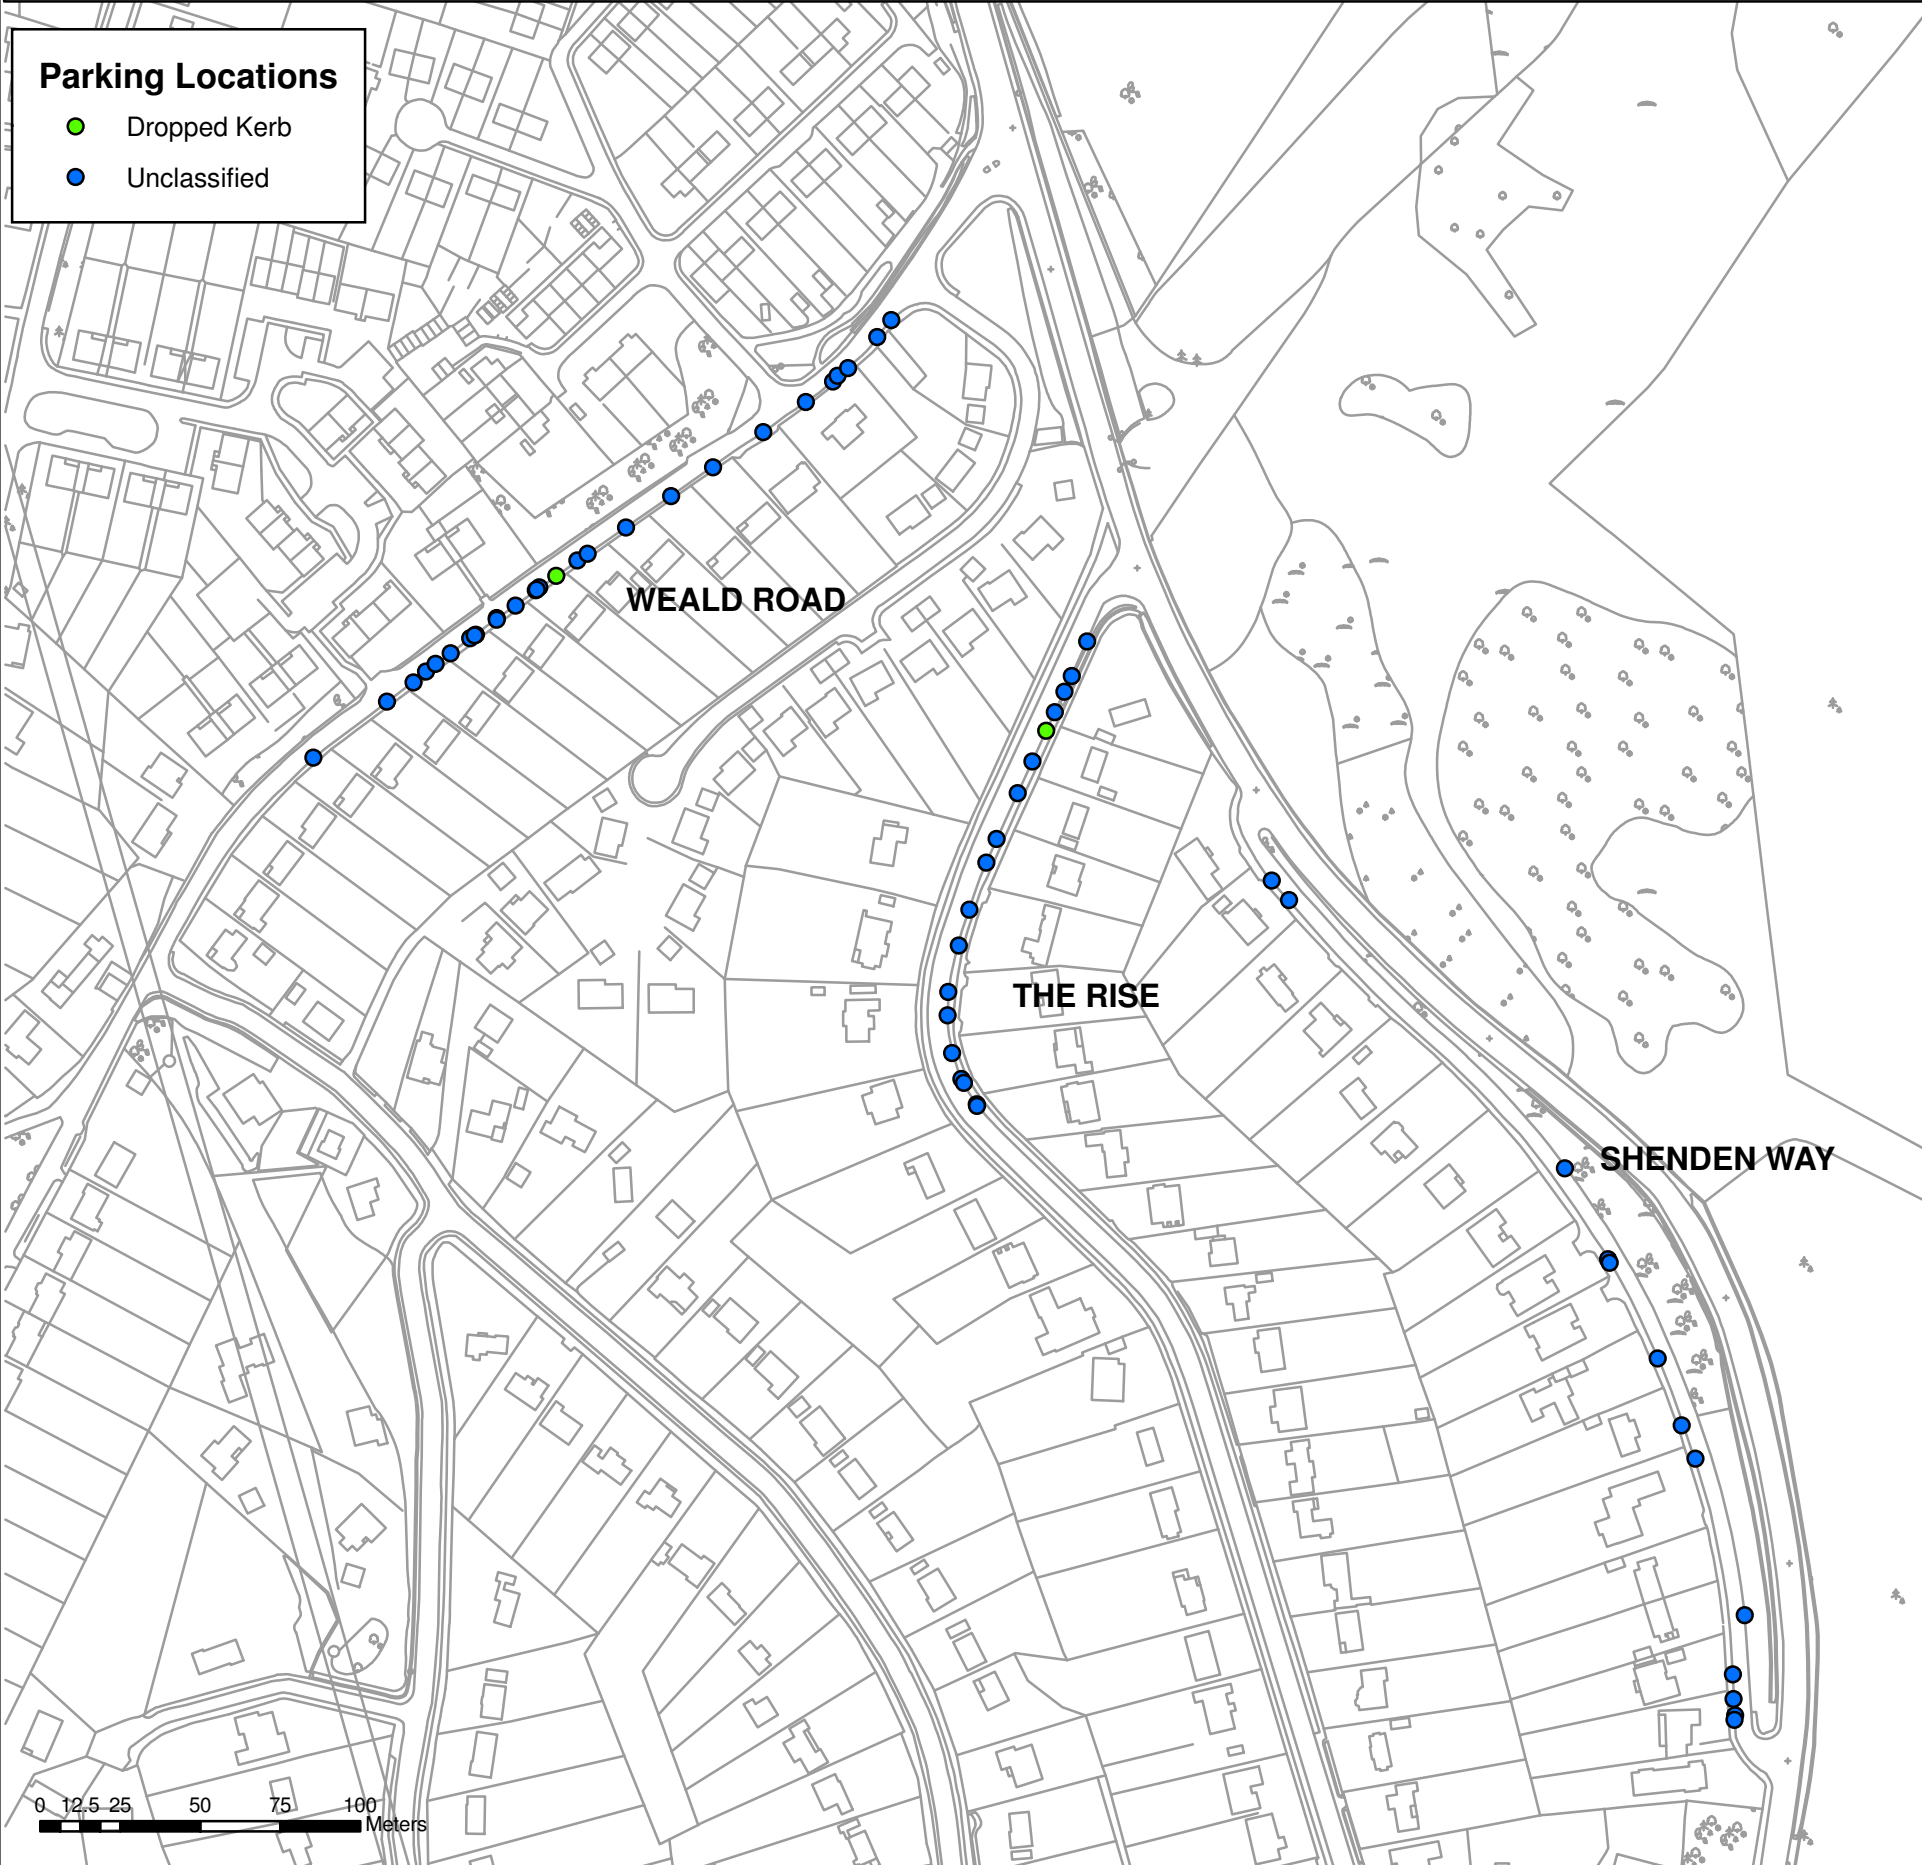

5280 - Sevenoaks Parking Survey, Thursday 23rd November 2017 (07:00 - 22:00)

Occupancy

**Parking Locations**

- Dropped Kerb
- Unclassified

Overall Vehicle Occupancy by Street					
TIME PERIOD	07:00 - 10:00	10:00 - 13:00	13:00 - 16:00	16:00 - 19:00	19:00 - 22:00
STREET					
SHENDEN WAY	3	18	24	12	9
THE RISE	6	45	42	39	6
WEALD ROAD	21	51	51	54	21
<b>OCCUPANCY</b>	<b>30</b>	<b>114</b>	<b>117</b>	<b>105</b>	<b>36</b>
<b>OVERALL CAPACITY</b>	<b>312</b>	<b>312</b>	<b>312</b>	<b>312</b>	<b>312</b>