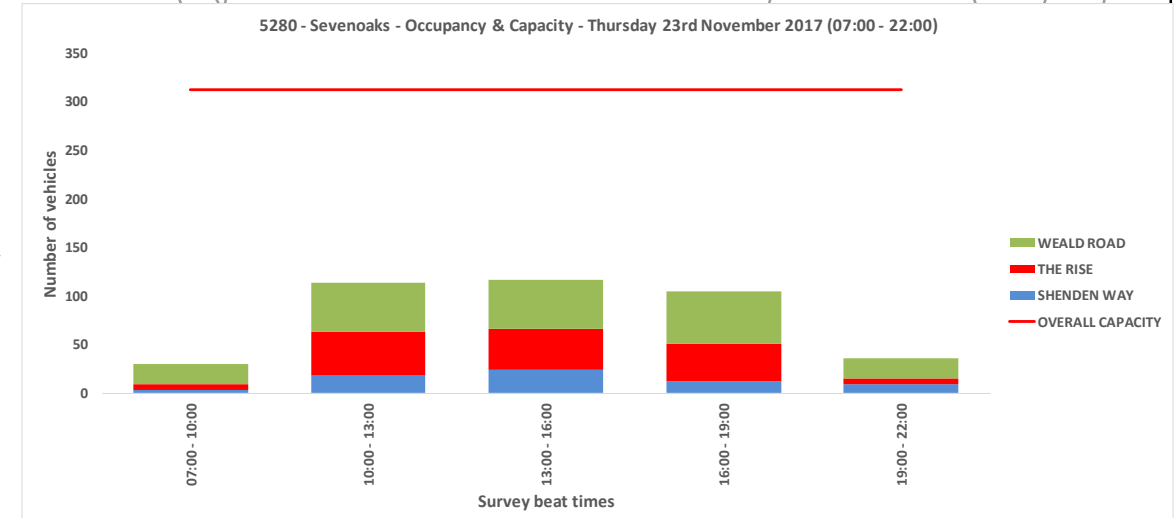

5280 - Sevenoaks Parking Survey, Thursday 23rd November 2017 (07:00 - 22:00)

Occupancy

**Parking Locations**

- Dropped Kerb
- Unclassified

Overall Vehicle Occupancy by Street					
TIME PERIOD	07:00 - 10:00	10:00 - 13:00	13:00 - 16:00	16:00 - 19:00	19:00 - 22:00
STREET					
SHENDEN WAY	3	18	24	12	9
THE RISE	6	45	42	39	6
WEALD ROAD	21	51	51	54	21
<b>OCCUPANCY</b>	<b>30</b>	<b>114</b>	<b>117</b>	<b>105</b>	<b>36</b>
<b>OVERALL CAPACITY</b>	<b>312</b>	<b>312</b>	<b>312</b>	<b>312</b>	<b>312</b>